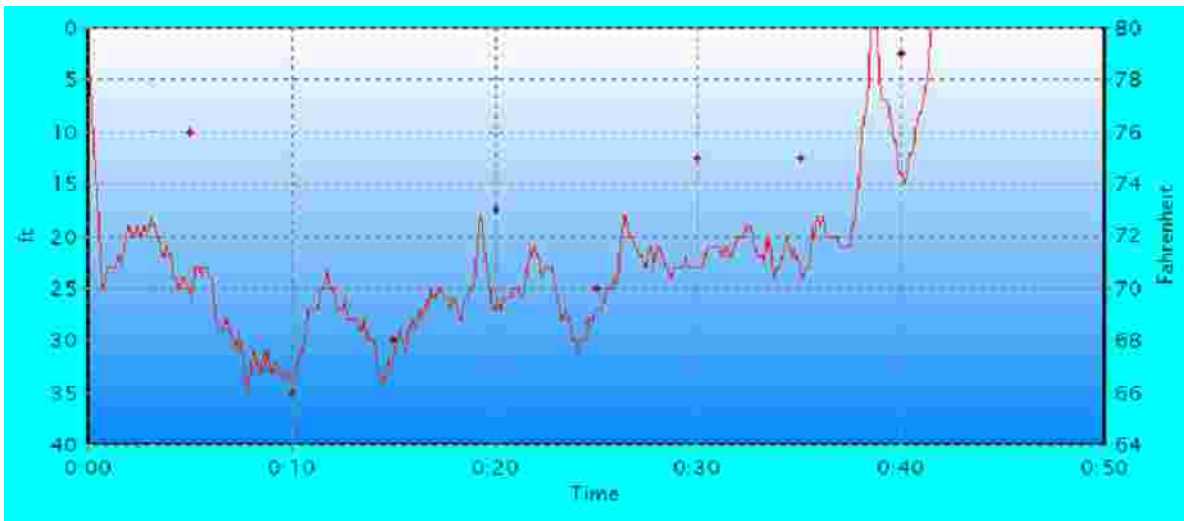

Temp. 82 Fahrenheit

Ave.w.temp 72 Fahrenheit

Min.w.temp 66 Fahrenheit

Visibility H. 30 ft

Visibility V. 30 ft

Water Cond. calm

Access Shore

Water Body Quarry

Air Consum. 30.2 pd/sqin/min Computer Cyber Aqualand NX

Dove Loch Low Minn in Athens Tn. with Barry Polis. Used the ReefMaster camera since I haven't received the Ikelite back from service yet. Dove the Diverite 30# wing with the Aluminum Backplate and SS STA.