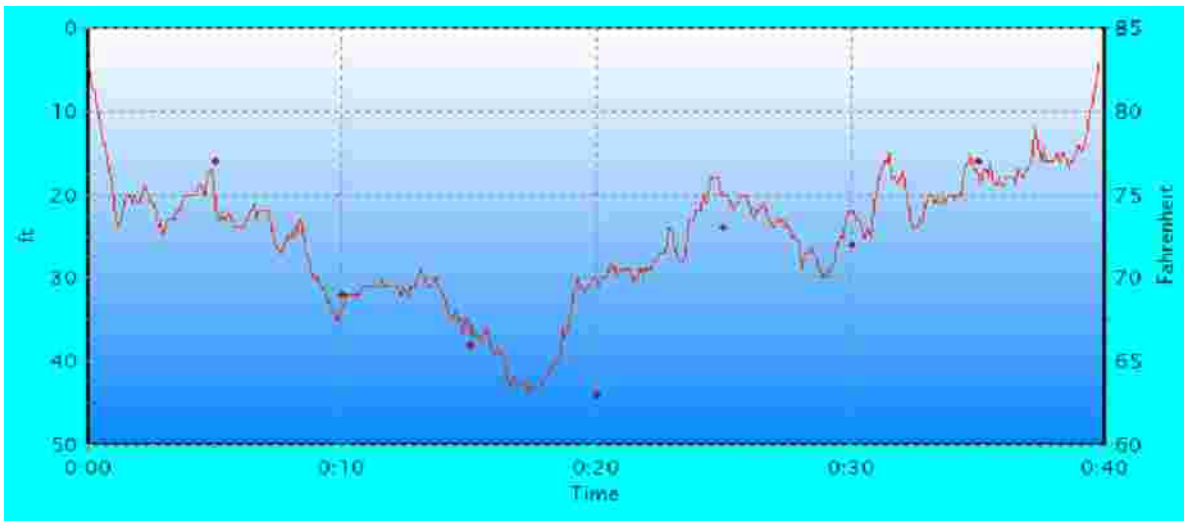

# AQUALAND GRAPH Nx

7/20/2008 - 2 Dive No.166

Loch Low Minn [Tennessee]

Diver	Michael R. Ault	Tank Gas	Air
Dive Master			
Buddy	Barry Polis		
D.Service			
S.I.Time	01:25:37	Weather	Partly Cldy
Time In	Ave. Depth	Time Out	Temp.
14:19:30	25 ft	14:59:16	86 Fahrenheit
			Ave.w.temp
			71 Fahrenheit
			Min.w.temp
			61 Fahrenheit
			Visibility H.
			30 ft
			Visibility V.
			30 ft
			Water Cond.
			calm
			Access
			Shore
			Water Body
			Quarry
Diving Suit	NexGen Drysuit	Tank	Aluminum
Inner Wear	Fleece	Equipment	
Weight	13 pd		
Capacity	80 CUFT	Tank	80cf-Single
Pres. In	2900 pd/sqin	Housing	Helmet Pro
Pres. Out.	1100 pd/sqin	Computer	Cyber Aqualand NX
Air Consum.	28.6 pd/sqin/min	Camera	Helmet Pro

Dove Loch Low Minn Quarry, great viz. used the Aluminum BP with SS STA. Dove with Barry Polis. Used Helmet Pro video mode but only had 512m card in camera. Only recorded about half the dive. Didn't see any of the spoon bills. Pictures are captured from video.

# AQUALAND GRAPH Nx

Barry on Surface

Staging Area

Platform

Barry OK

Diver at Pipe

Other Divers

LLM Bass